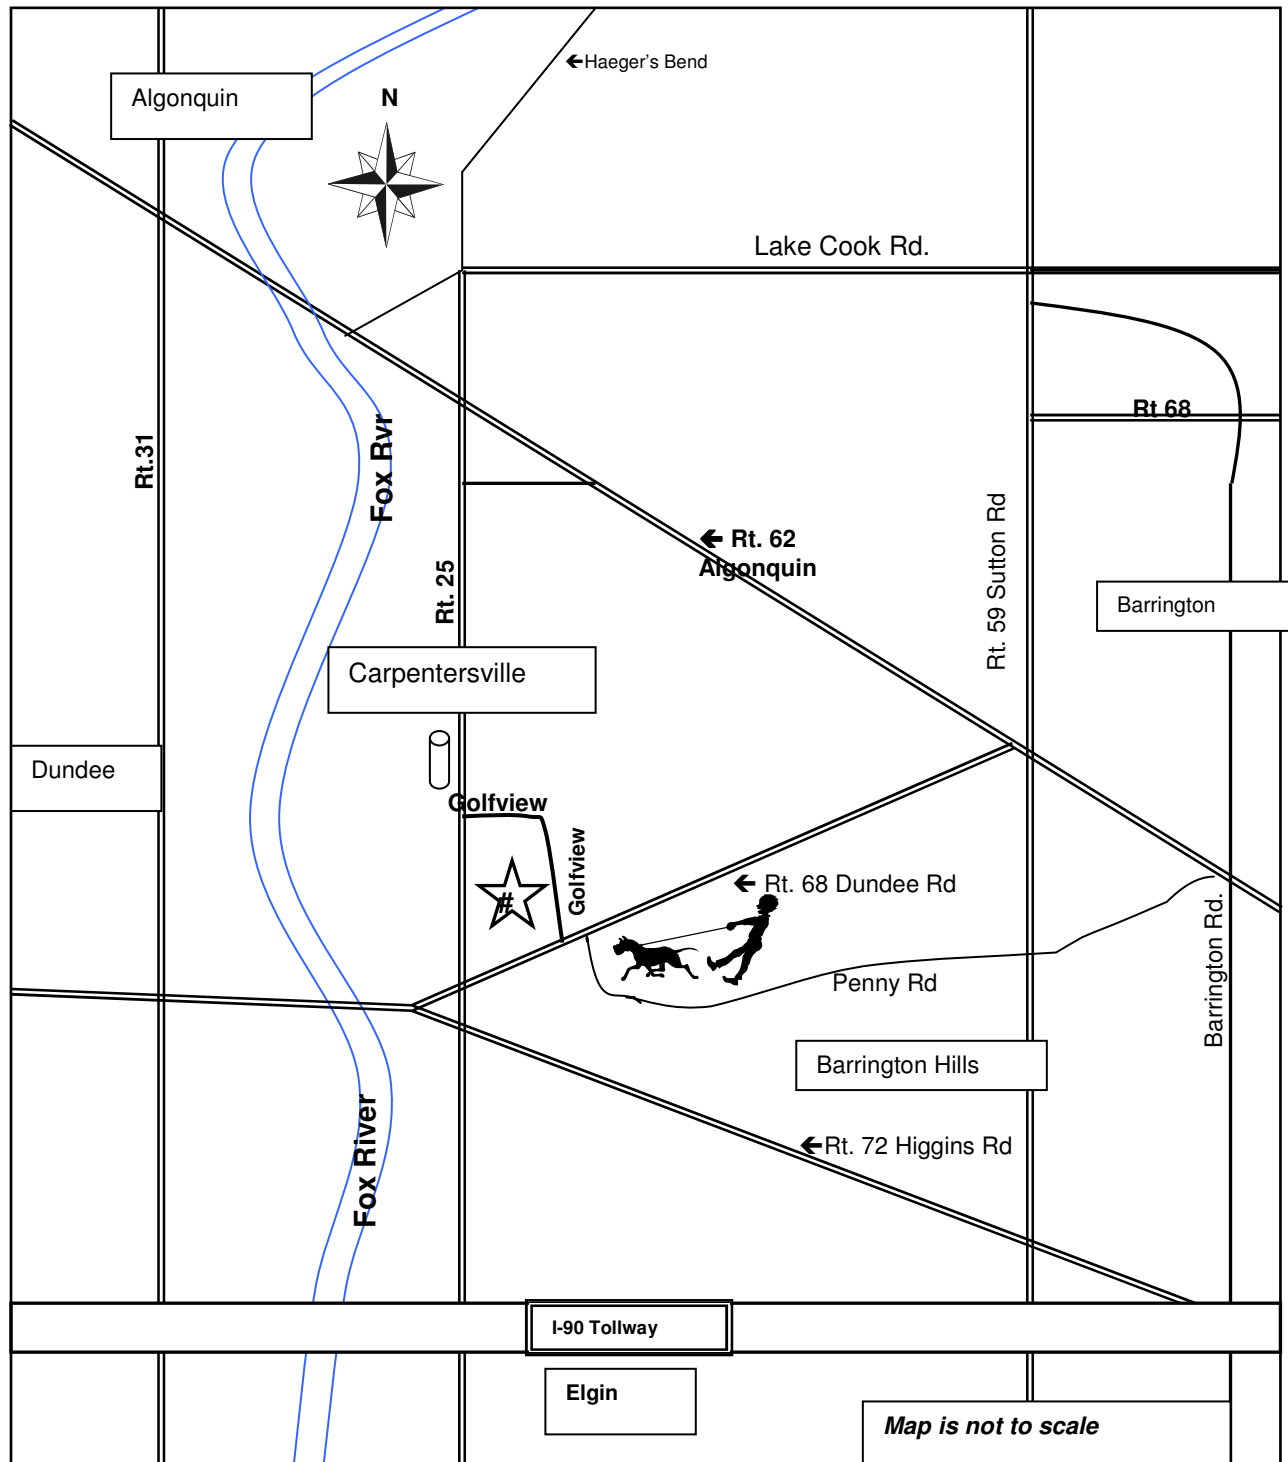

Care Training Location

Mary Mazzeri 847-426 5089

Directions

136 Golfview Lane (House) Tan siding with Burgundy Shutters Green Porch Awning

From East-west- south: Golfview is 2 blocks east of Rt. 25 and 1 block north of Rt. 68

From the North on Rt 25:1st light south of the Carpentersville water tower on Rt. 25-East or left on Golfview Lane.